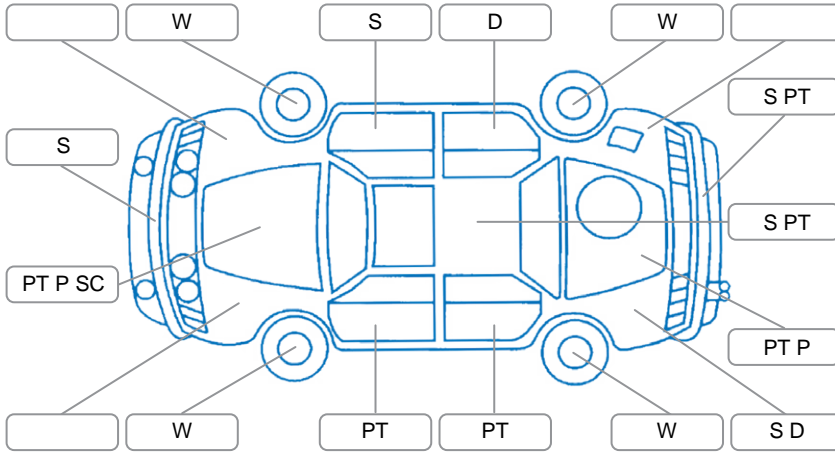

Report ID:	28,133,572	Version:	3
Created:	28 Apr 2026		

Make:	Toyota	Model:	Hiace
Body Style:	Minibus	Year:	2006
Rego No.:	LAK606	Rego Expiry:	08 Oct 2026
WoF Expiry:	09 Sep 2026	Odometer:	357,177 Kms
Good No.:	28133572	VIN:	7AT0H60FX17549254
Next Service:	322301 kms	Service History:	No

### Key

S = Scratch    R = Rust    C = Crack    \* = Decals    W = Significant scuffs  
 D = Dent    PT = Paint defect    P = Pin dent    SC = Stone Chips

Note: some defects and blemishes may not be displayed in the diagram

### Body Inspection Comments

Fog lights lens fogging. Driver seatbelt beginning to fray. Dash holes and missing trim pieces.

Conditions During Body Inspection	Dry
-----------------------------------	-----

### Under Carriage and Under Bonnet Inspection Comments

Steering rack oil stains. Engine oil stains/leaks. Radiator support surface rust. Drivebelt cracking. Front brake pads appear low. Aftermarket lights and wiring underbody.