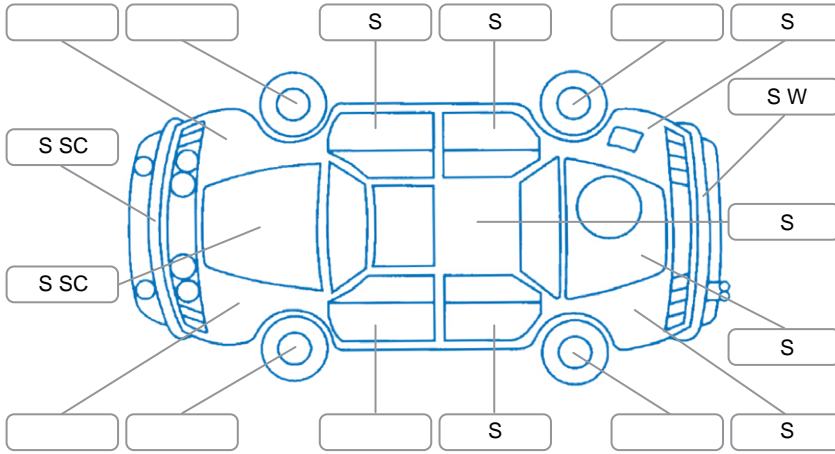

Report ID:	28,133,426	Version:	1
Created:	11 May 2026		

Make:	Toyota	Model:	Corolla
Body Style:	Hatchback	Year:	2013
Rego No.:	HCB209	Rego Expiry:	16 Oct 2026
WoF Expiry:	21 May 2027	Odometer:	137,381 Kms
Good No.:	28133426	VIN:	JTNKU3JE50J035812
Next Service:	147,000	Service History:	No

Key

S = Scratch R = Rust C = Crack * = Decals W = Significant scuffs
 D = Dent PT = Paint defect P = Pin dent SC = Stone Chips

Note: some defects and blemishes may not be displayed in the diagram

Body Inspection Comments

Conditions During Body Inspection: Dry

Under Carriage and Under Bonnet Inspection Comments

No leaks seen.

Interior Comments

Seats:	Average
Carpets:	Average
Panels:	Average
Dashboard:	Average

General Comments