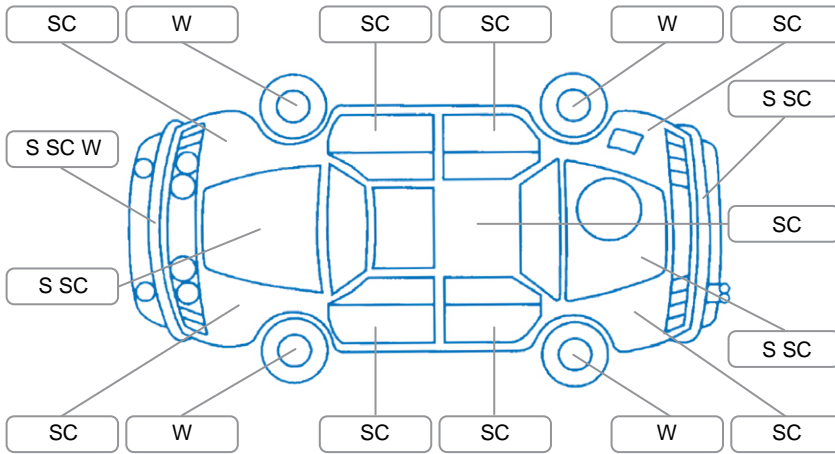

Report ID:	28,133,398	Version:	1
Created:	30 Apr 2026		

Make:	Ford	Model:	Fiesta
Body Style:	Hatchback	Year:	2009
Rego No.:	FCE335	Rego Expiry:	04 Oct 2026
WoF Expiry:	14 May 2027	Odometer:	174,893 Kms
Good No.:	28133398	VIN:	WF0JXXGAJ9A26168
Next Service:	185000	Service History:	Yes

Key

S = Scratch R = Rust C = Crack * = Decals W = Significant scuffs
 D = Dent PT = Paint defect P = Pin dent SC = Stone Chips

Note: some defects and blemishes may not be displayed in the diagram

Body Inspection Comments

Stone chip front window screen

Conditions During Body Inspection

Dry

Under Carriage and Under Bonnet Inspection Comments

Interior Comments

Seats:	Average
Carpets:	Good
Panels:	Good
Dashboard:	wear on steering wheel