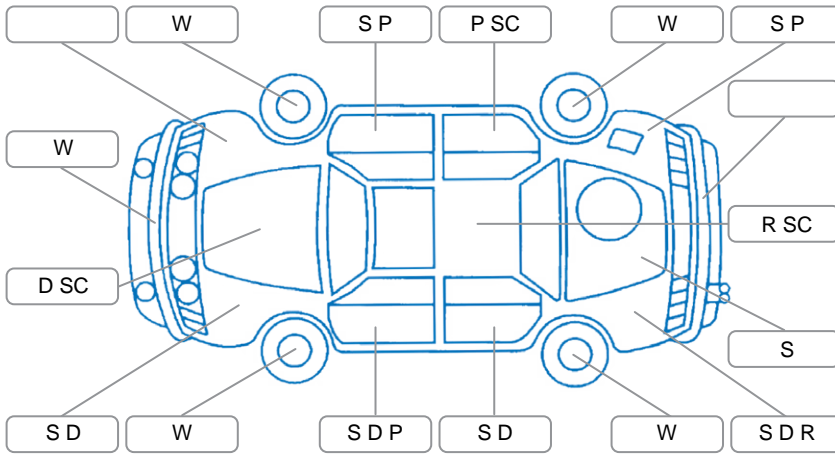

Report ID:	28,133,380	Version:	1
Created:	26 Apr 2026		

Make:	Hyundai	Model:	Iload
Body Style:	Van	Year:	2018
Rego No.:	LRS405	Rego Expiry:	27 Sep 2026
WoF Expiry:	24 Oct 2026	Odometer:	138,730 Kms
Good No.:	28133380	VIN:	KMFWBX7KMKU020006
Next Service:	136000	Service History:	Yes

Key
 S = Scratch R = Rust C = Crack * = Decals W = Significant scuffs
 D = Dent PT = Paint defect P = Pin dent SC = Stone Chips

Note: some defects and blemishes may not be displayed in the diagram

Body Inspection Comments

Dent left sill panel

Conditions During Body Inspection

Under Carriage and Under Bonnet Inspection Comments

Interior Comments

Seats:	Average
Carpets:	Average
Panels:	Average
Dashboard:	Screw holes in dash

General Comments

Rear tyres worn on inside edge
 Left front tyre damage to side wall

Road Conditions During Test Drive	Dry		
Engine Timing Mechanism	Timing Chain		
Evidence of Cam Belt Replacement	<input type="checkbox"/> Yes	<input type="checkbox"/> No	Kms
Inspected by:	Phillip Russel-Waimotu		
Published by:	Phillip Russel-Waimotu		
Inspection Date:	26 Apr 2026		