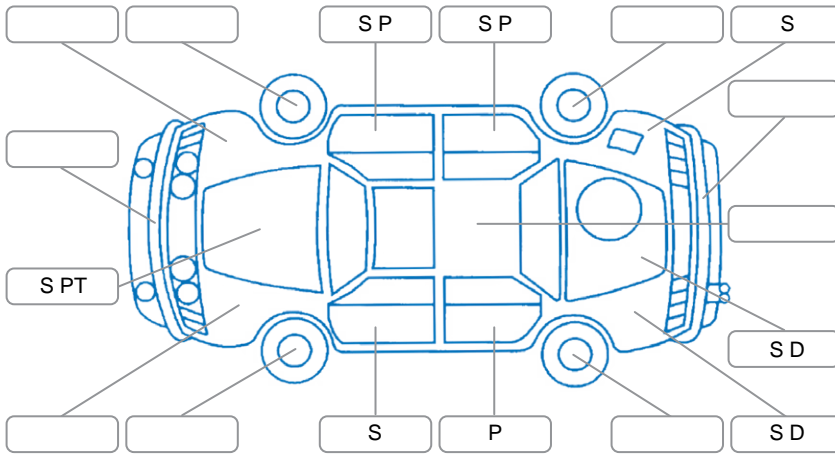

Report ID:	28,133,322	Version:	1
Created:	21 Apr 2026		

Make:	Toyota	Model:	Hiace
Body Style:	Van	Year:	2003
Rego No.:	EJZ599	Rego Expiry:	20 Oct 2026
WoF Expiry:	11 Sep 2026	Odometer:	242,088 Kms
Good No.:	28133322	VIN:	JT721UHA606007072
Next Service:	246,000	Service History:	No

Key
 S = Scratch R = Rust C = Crack * = Decals W = Significant scuffs
 D = Dent PT = Paint defect P = Pin dent SC = Stone Chips

Note: some defects and blemishes may not be displayed in the diagram

Body Inspection Comments

Left and right taillight cracked

Conditions During Body Inspection

Dry

Under Carriage and Under Bonnet Inspection Comments

Engine oil leak
 rear Dif wine on road test

Interior Comments

Seats:	Average
Carpets:	Average
Panels:	Average
Dashboard:	Average