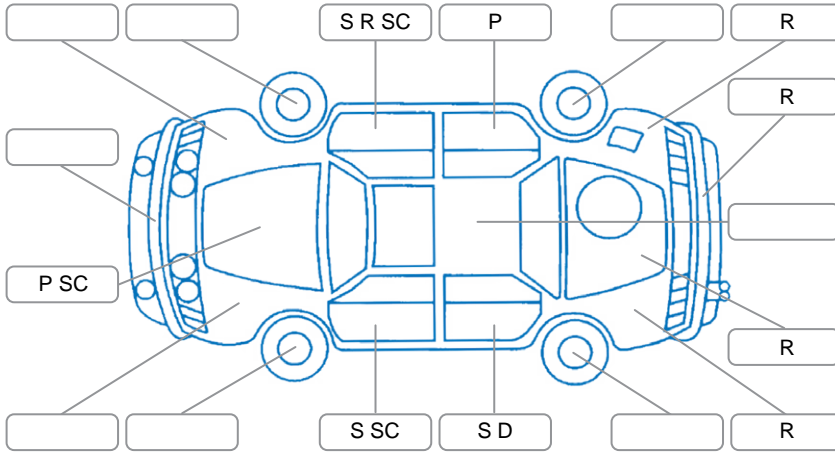

Report ID:	28,133,314	Version:	2
Created:	15 May 2026		

Make:	Ford	Model:	Ranger
Body Style:	Utility	Year:	2020
Rego No.:	MYZ63	Rego Expiry:	12 Jul 2026
WoF Expiry:	21 May 2027	Odometer:	43,790 Kms
Good No.:	28133314	VIN:	MNAUM2F80LW069044
Next Service:	53,000Kms	Service History:	Yes

Key
 S = Scratch R = Rust C = Crack * = Decals W = Significant scuffs
 D = Dent PT = Paint defect P = Pin dent SC = Stone Chips

Note: some defects and blemishes may not be displayed in the diagram

Body Inspection Comments