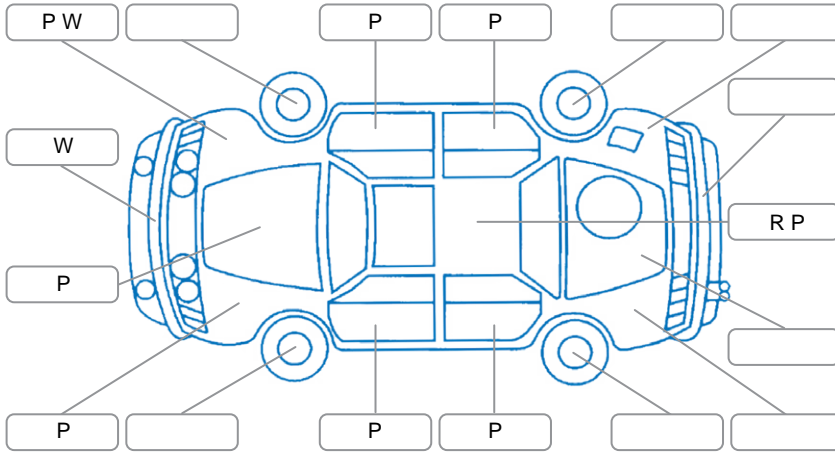

Key

S = Scratch R = Rust C = Crack * = Decals W = Significant scuffs
 D = Dent PT = Paint defect P = Pin dent SC = Stone Chips

Note: some defects and blemishes may not be displayed in the diagram

Body Inspection Comments

- Right sill scuff
- Both C pillar pin dent
- Rear tyres worn
- Right cant rail dent

Conditions During Body Inspection Dry

Under Carriage and Under Bonnet Inspection Comments

Interior Comments

Seats:	Average
Carpets:	Good
Panels:	Good
Dashboard:	Good