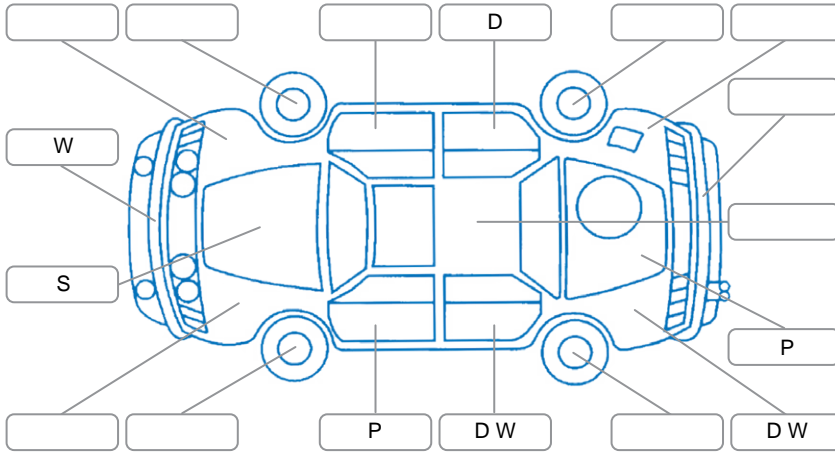

Key

S = Scratch R = Rust C = Crack * = Decals W = Significant scuffs
 D = Dent PT = Paint defect P = Pin dent SC = Stone Chips

Note: some defects and blemishes may not be displayed in the diagram

Body Inspection Comments

Right sill scuff

Conditions During Body Inspection

Dry

Under Carriage and Under Bonnet Inspection Comments

Interior Comments

Seats:	Average
Carpets:	Good
Panels:	Good
Dashboard:	Good

General Comments

Has canopy keys