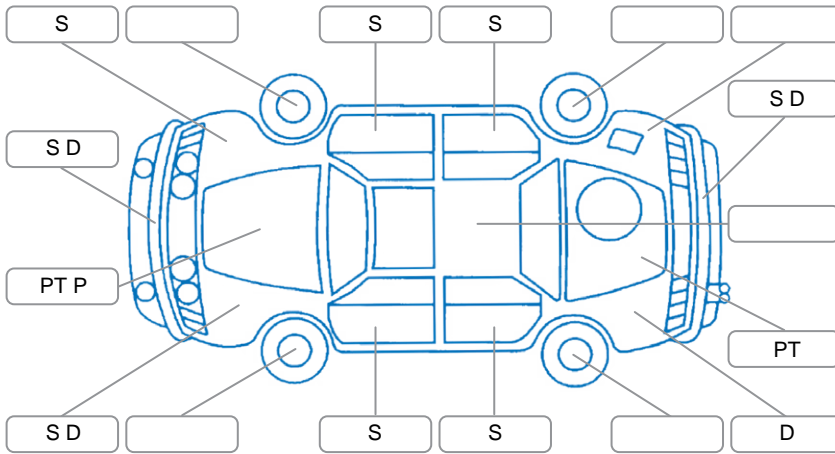

Report ID:	28,133,000	Version:	1
Created:	21 Apr 2026		

Make:	Toyota	Model:	Aqua
Body Style:	Hatchback	Year:	2014
Rego No.:	PSL439	Rego Expiry:	06 Feb 2026
WoF Expiry:	12 Nov 2025	Odometer:	254,197 Kms
Good No.:	28133000	VIN:	7AT0H65YX22318688
Next Service:	n/a	Service History:	No

**Key**

S = Scratch    R = Rust    C = Crack    \* = Decals    W = Significant scuffs  
 D = Dent    PT = Paint defect    P = Pin dent    SC = Stone Chips

Note: some defects and blemishes may not be displayed in the diagram

**Body Inspection Comments**

L til light water inside, r tail light damage, spare tyre worn, both front tyre cracked, front bumper dent, both front park light not working, traction light on,

Conditions During Body Inspection    Dry