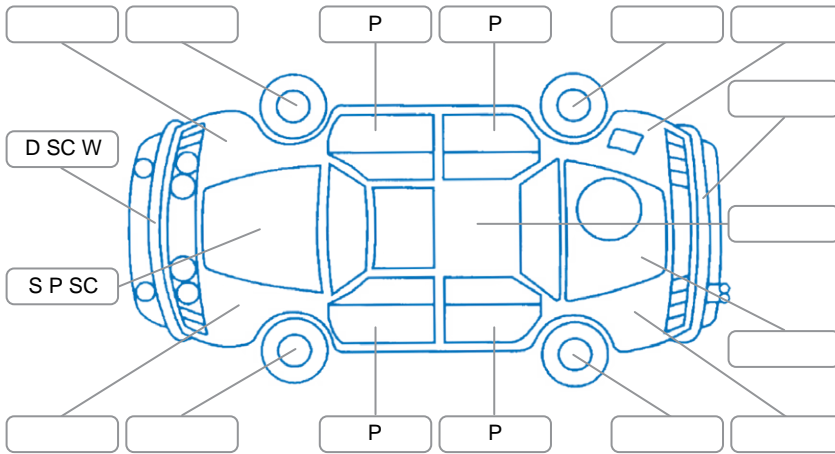

Key
 S = Scratch R = Rust C = Crack * = Decals W = Significant scuffs
 D = Dent PT = Paint defect P = Pin dent SC = Stone Chips

Note: some defects and blemishes may not be displayed in the diagram

Body Inspection Comments

Left C pillar pin dent

Conditions During Body Inspection

Dry

Under Carriage and Under Bonnet Inspection Comments

Subframe surface rust

Interior Comments

Seats:	Good
Carpets:	Average
Panels:	Good
Dashboard:	Good