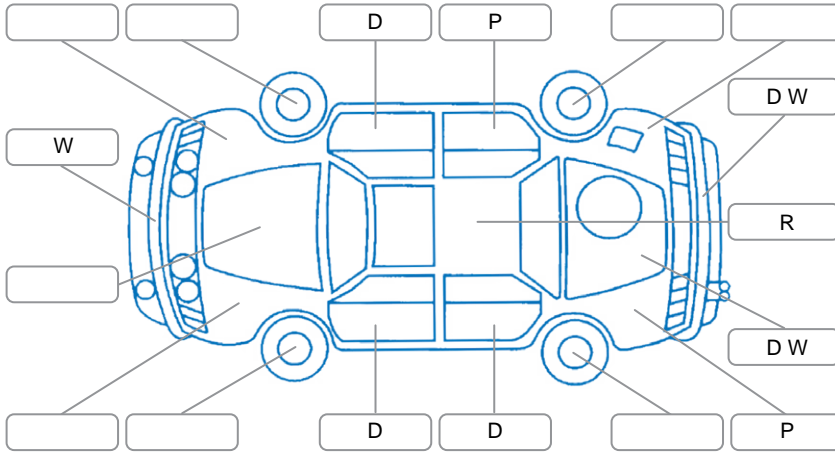

Report ID:	28,132,889	Version:	1
Created:	23 Apr 2026		

Make:	Toyota	Model:	Hilux
Body Style:	Utility	Year:	2021
Rego No.:	NKN936	Rego Expiry:	04 Aug 2026
WoF Expiry:	05 May 2026	Odometer:	122,505 Kms
Good No.:	28132889	VIN:	MROJA3DD900347988
Next Service:	120,816	Service History:	Yes

Key

S = Scratch R = Rust C = Crack * = Decals W = Significant scuffs
 D = Dent PT = Paint defect P = Pin dent SC = Stone Chips

Note: some defects and blemishes may not be displayed in the diagram

Body Inspection Comments

Rear bumper step plate misaligned
 Left C pillar pin dent

Conditions During Body Inspection

Dry

Under Carriage and Under Bonnet Inspection Comments

Interior Comments

Seats:	Good
Carpets:	Good
Panels:	Good
Dashboard:	Good