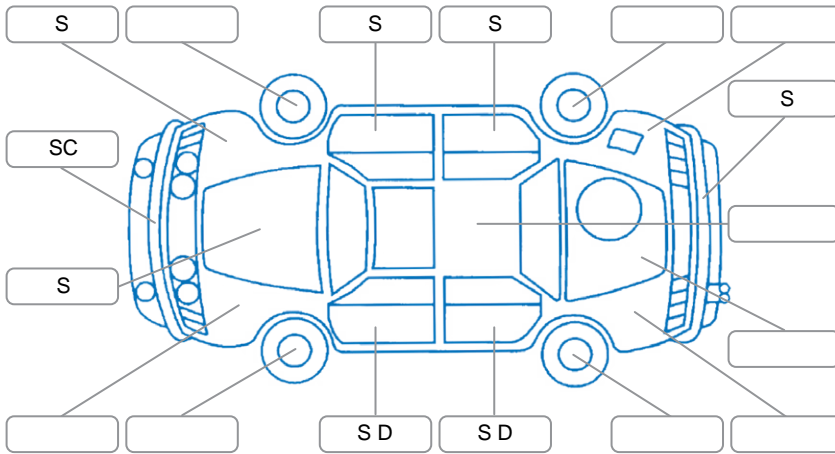

Report ID:	28,132,862	Version:	1
Created:	26 Apr 2026		

Make:	Volkswagen	Model:	Tiguan
Body Style:	SUV	Year:	2020
Rego No.:	NCF387	Rego Expiry:	28 Nov 2026
WoF Expiry:	25 Nov 2026	Odometer:	87,933 Kms
Good No.:	28132862	VIN:	WVGZZZ5NZKM190666
Next Service:	80450	Service History:	Yes

Key

S = Scratch R = Rust C = Crack * = Decals W = Significant scuffs
 D = Dent PT = Paint defect P = Pin dent SC = Stone Chips

Note: some defects and blemishes may not be displayed in the diagram

Body Inspection Comments

Windscreen stone chip inside and outside cva, both table tray damage ,

Conditions During Body Inspection

Under Carriage and Under Bonnet Inspection Comments

Interior Comments

Seats:	Good
Carpets:	Good
Panels:	Good
Dashboard:	Good