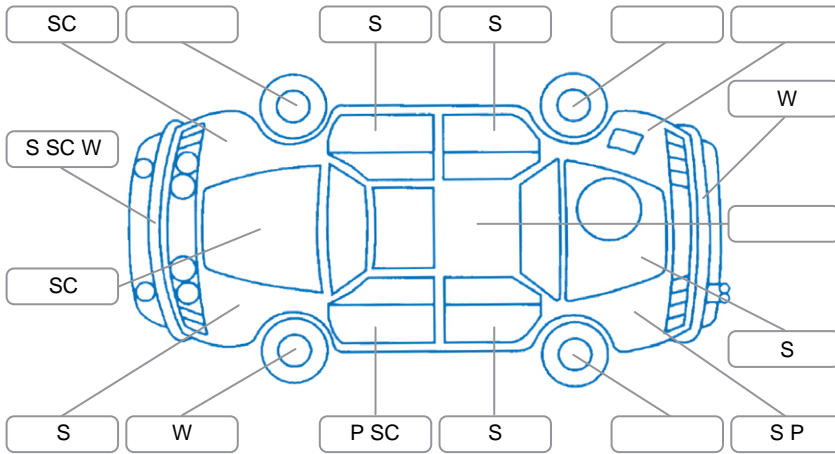

Report ID:	28,132,827	Version:	2
Created:	29 Apr 2026		

Make:	KIA	Model:	Sportage
Body Style:	SUV	Year:	2018
Rego No.:	LFK316	Rego Expiry:	13 Sep 2026
WoF Expiry:	13 May 2027	Odometer:	149,000 Kms
Good No.:	28132827	VIN:	KNAPM813SJ7437858
Next Service:	22/10/26 or 15700km	Service History:	No

Key
 S = Scratch R = Rust C = Crack * = Decals W = Significant scuffs
 D = Dent PT = Paint defect P = Pin dent SC = Stone Chips

Note: some defects and blemishes may not be displayed in the diagram

Body Inspection Comments

Stone chips in windscreen.

Conditions During Body Inspection

Dry

Under Carriage and Under Bonnet Inspection Comments

Interior Comments

Seats:	Good
Carpets:	Good
Panels:	Good
Dashboard:	Good

General Comments