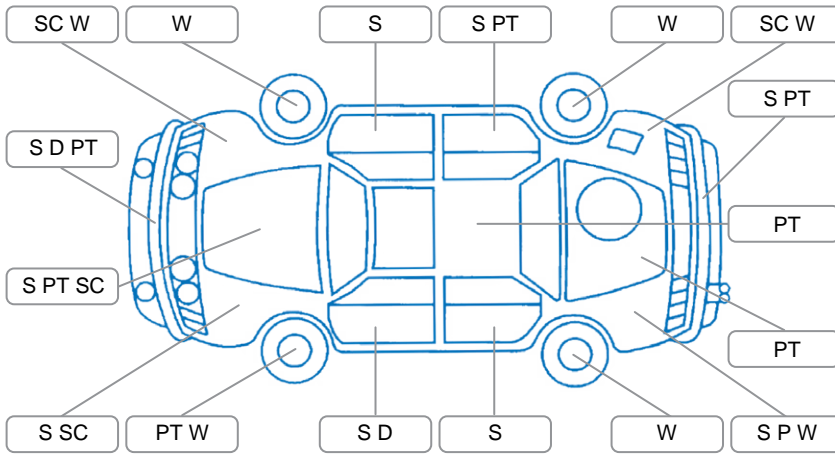

Report ID:	28,132,787	Version:	1
Created:	21 Apr 2026		

Make:	Toyota	Model:	Ractis
Body Style:	Wagon	Year:	2008
Rego No.:	QML574	Rego Expiry:	09 May 2026
WoF Expiry:	10 Jul 2026	Odometer:	171,879 Kms
Good No.:	28132787	VIN:	7AT0H652X18124047
Next Service:	?	Service History:	No

Key

S = Scratch R = Rust C = Crack * = Decals W = Significant scuffs
 D = Dent PT = Paint defect P = Pin dent SC = Stone Chips

Note: some defects and blemishes may not be displayed in the diagram

Body Inspection Comments

Windscreen stone chips

Conditions During Body Inspection

Dry

Under Carriage and Under Bonnet Inspection Comments

Engine oil leak
 Underbody surface rust
 Front wheel drive

Interior Comments

Seats:	Good
Carpets:	Good
Panels:	Good
Dashboard:	Good