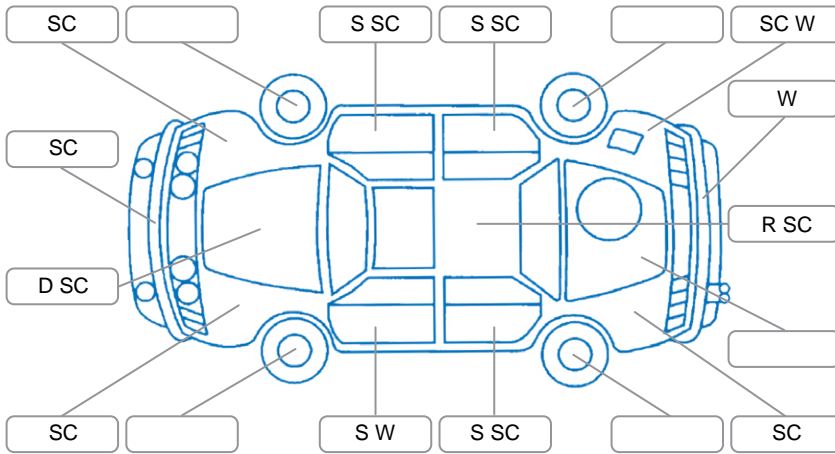

Report ID:	28,132,756	Version:	4
Created:	01 May 2026		

Make:	Mazda	Model:	Axela
Body Style:	Hatchback	Year:	2014
Rego No.:	PCU722	Rego Expiry:	21 Jul 2026
WoF Expiry:	06 May 2027	Odometer:	150,273 Kms
Good No.:	28132756	VIN:	7AT0C13JX21113159
Next Service:	160,300	Service History:	No

Key

S = Scratch R = Rust C = Crack * = Decals W = Significant scuffs
 D = Dent PT = Paint defect P = Pin dent SC = Stone Chips

Note: some defects and blemishes may not be displayed in the diagram

Body Inspection Comments