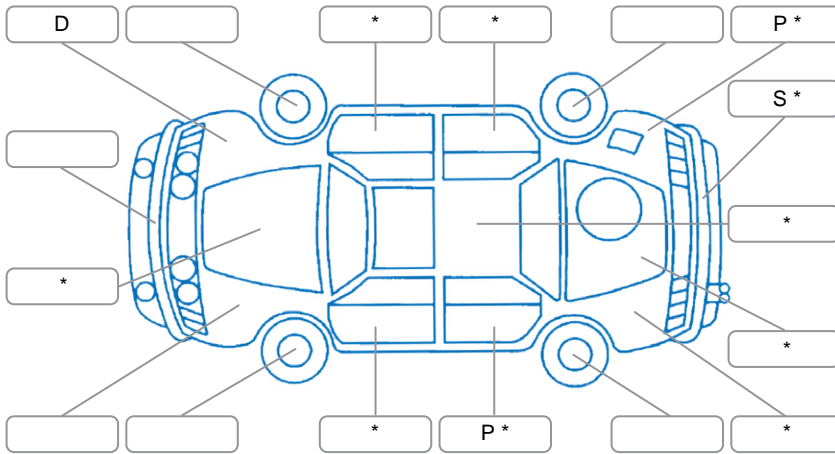

Report ID:	28,132,652	Version:	1
Created:	21 Apr 2026		

Make:	Toyota	Model:	Corolla
Body Style:	Wagon	Year:	2016
Rego No.:	JZK247	Rego Expiry:	28 Jul 2026
WoF Expiry:	21 Jul 2026	Odometer:	97,862 Kms
Good No.:	28132652	VIN:	JTDZE4GE701000637
Next Service:	97880 kms	Service History:	Yes

Key
 S = Scratch R = Rust C = Crack * = Decals W = Significant scuffs
 D = Dent PT = Paint defect P = Pin dent SC = Stone Chips

Note: some defects and blemishes may not be displayed in the diagram

Body Inspection Comments

Headliner marks. RF door body seal tear.

Conditions During Body Inspection

Wet

Under Carriage and Under Bonnet Inspection Comments

Coolant level below minimum (top up). Radiator support minor surface rust. Rear axle surface rust. Front lower control arm rear bushings cracking.