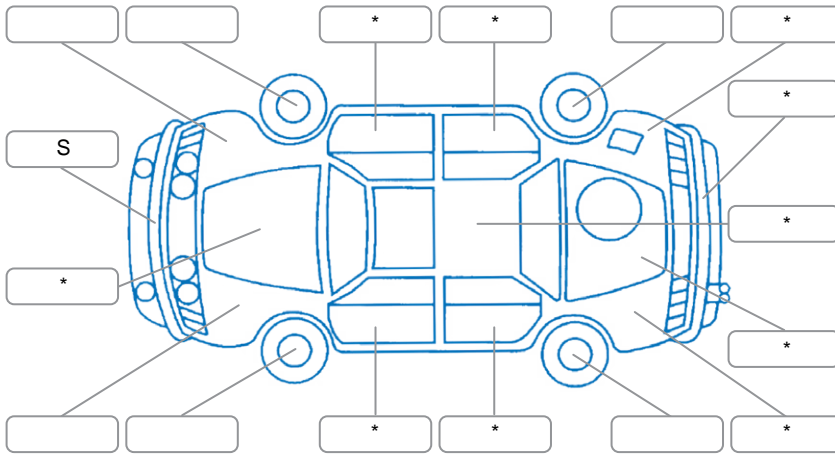

Report ID:	28,132,623	Version:	1
Created:	21 Apr 2026		

Make:	Toyota	Model:	Corolla
Body Style:	Wagon	Year:	2017
Rego No.:	KNR39	Rego Expiry:	10 May 2026
WoF Expiry:	14 May 2026	Odometer:	109,404 Kms
Good No.:	28132623	VIN:	JTDZE4GEX01000888
Next Service:	114000 kms	Service History:	No

**Key**  
 S = Scratch    R = Rust    C = Crack    \* = Decals    W = Significant scuffs  
 D = Dent    PT = Paint defect    P = Pin dent    SC = Stone Chips

Note: some defects and blemishes may not be displayed in the diagram

### Body Inspection Comments

Headliner stains. Right taillight moisture in lens.

Conditions During Body Inspection

Dry