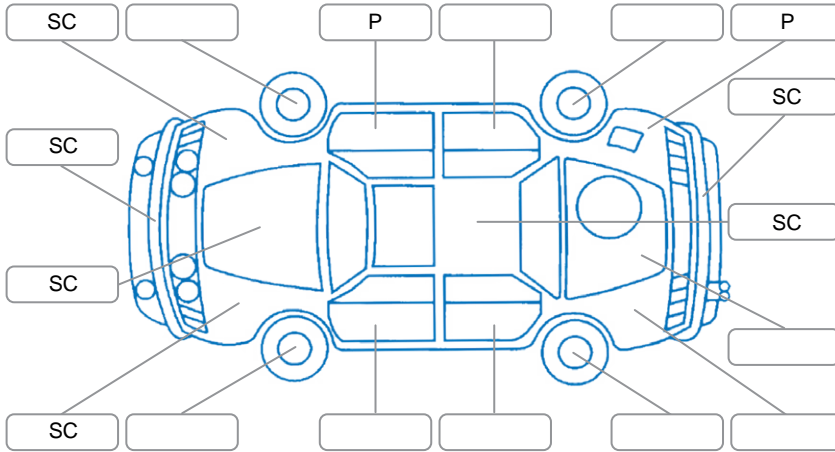

Report ID:	28,132,610	Version:	1
Created:	24 Apr 2026		

Make:	Mitsubishi	Model:	Eclipse Cross
Body Style:	SUV	Year:	2021
Rego No.:	NTD985	Rego Expiry:	20 Oct 2026
WoF Expiry:	28 Oct 2026	Odometer:	134,595 Kms
Good No.:	28132610	VIN:	JMFXTGK1WMZ005161
Next Service:	Due by Date	Service History:	Yes

Key
 S = Scratch R = Rust C = Crack * = Decals W = Significant scuffs
 D = Dent PT = Paint defect P = Pin dent SC = Stone Chips

Note: some defects and blemishes may not be displayed in the diagram

Body Inspection Comments