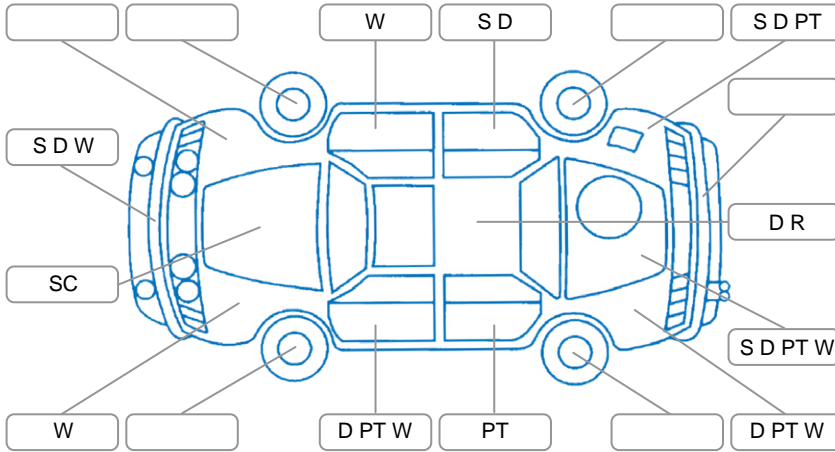

Report ID:	28,132,566	Version:	1
Created:	21 Apr 2026		

Make:	Ford	Model:	Courier
Body Style:	Utility	Year:	2003
Rego No.:	GJU214	Rego Expiry:	27 Mar 2026
WoF Expiry:	27 Jan 2027	Odometer:	344,666 Kms
Good No.:	28132566	VIN:	MNALSFE403W348324
Next Service:	unknown	Service History:	No

Key

S = Scratch R = Rust C = Crack * = Decals W = Significant scuffs
 D = Dent PT = Paint defect P = Pin dent SC = Stone Chips

Note: some defects and blemishes may not be displayed in the diagram

Body Inspection Comments

- Right rear tyre flat
- Rust around rear window
- Aerial missing
- No spare

Conditions During Body Inspection: Wet

Under Carriage and Under Bonnet Inspection Comments

- Coolant system low and rusty, oil level low
- Brake fluid level low
- Engine oil leaks around valve cover area
- Left front wheel bearing worn, wheel nut missing