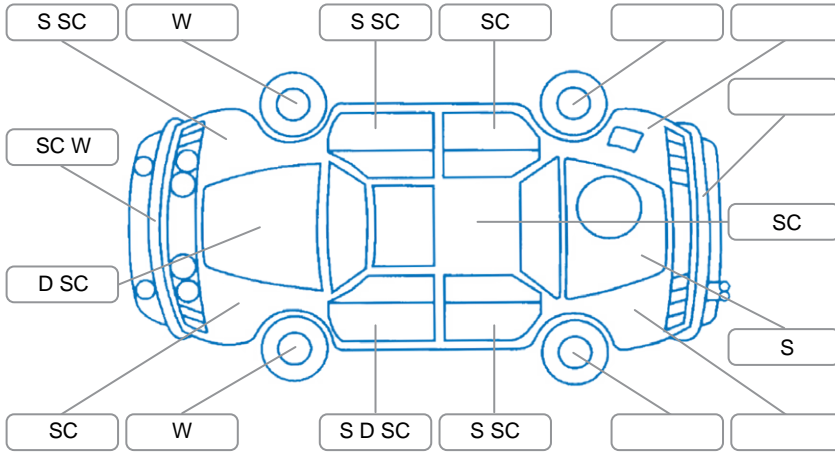

Report ID:	28,132,453	Version:	2
Created:	24 Apr 2026		

Make:	Holden	Model:	Colorado
Body Style:	Utility	Year:	2018
Rego No.:	LEC707	Rego Expiry:	30 Apr 2026
WoF Expiry:	08 May 2027	Odometer:	106,234 Kms
Good No.:	28132453	VIN:	MMU145DK0JH638513
Next Service:	116,000 Kms	Service History:	No

Key

S = Scratch R = Rust C = Crack * = Decals W = Significant scuffs
 D = Dent PT = Paint defect P = Pin dent SC = Stone Chips

Note: some defects and blemishes may not be displayed in the diagram

Body Inspection Comments