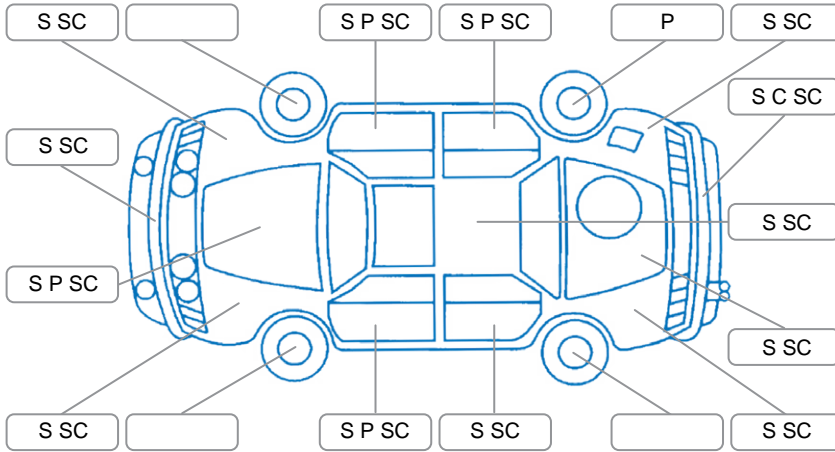

Report ID:	28,132,430	Version:	1
Created:	24 Apr 2026		

Make:	Toyota	Model:	Yaris
Body Style:	Hatchback	Year:	2006
Rego No.:	JDT211	Rego Expiry:	17 Mar 2027
WoF Expiry:	10 Dec 2026	Odometer:	158,697 Kms
Good No.:	28132430	VIN:	JTDJW923105042078
Next Service:		Service History:	No

Key

S = Scratch R = Rust C = Crack * = Decals W = Significant scuffs
 D = Dent PT = Paint defect P = Pin dent SC = Stone Chips

Note: some defects and blemishes may not be displayed in the diagram

Body Inspection Comments

Minor stonechips on windscreen

Conditions During Body Inspection

Dry

Under Carriage and Under Bonnet Inspection Comments

Front wheel drive

Interior Comments

Seats:	Good
Carpets:	Good
Panels:	Good
Dashboard:	Good