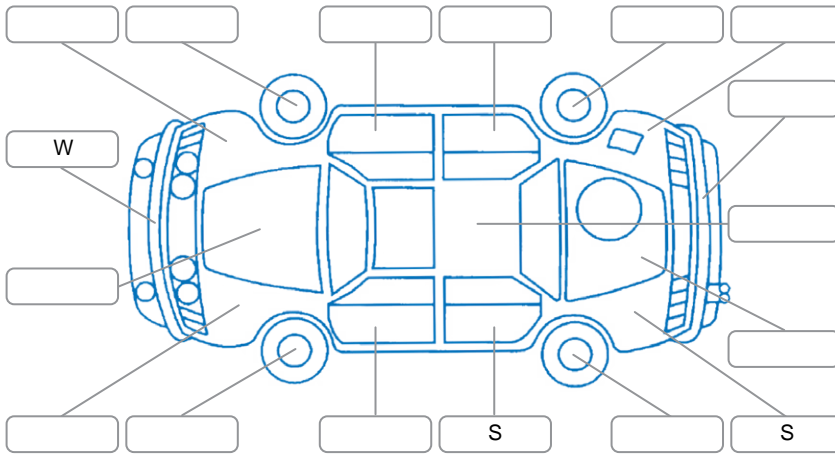

Report ID:	28,132,274	Version:	1
Created:	29 Apr 2026		

Make:	Nissan	Model:	March
Body Style:	Hatchback	Year:	2010
Rego No.:	JYP31	Rego Expiry:	01 Apr 2027
WoF Expiry:	13 Apr 2027	Odometer:	74,000 Kms
Good No.:	28132274	VIN:	7AT0DH0KX16522160
Next Service:	88000	Service History:	No

**Key**  
 S = Scratch    R = Rust    C = Crack    \* = Decals    W = Significant scuffs  
 D = Dent    PT = Paint defect    P = Pin dent    SC = Stone Chips

Note: some defects and blemishes may not be displayed in the diagram