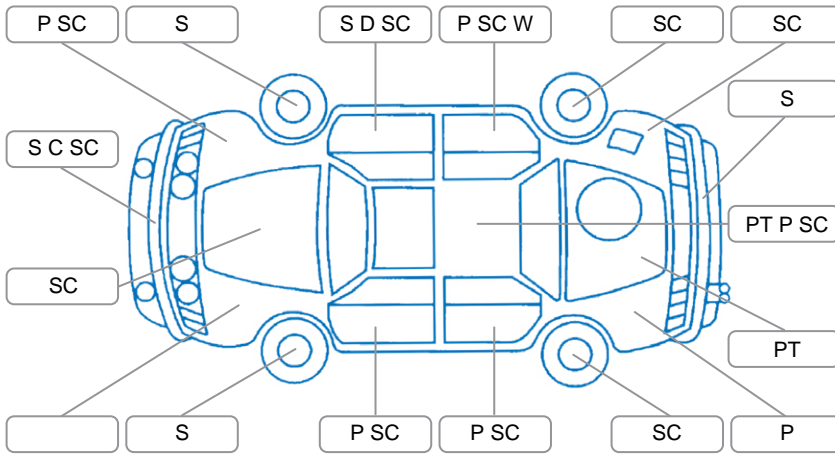

Report ID:	28,132,242	Version:	1
Created:	21 Apr 2026		

Make:	Subaru	Model:	Legacy
Body Style:	Wagon	Year:	2011
Rego No.:	KWL963	Rego Expiry:	20 Jun 2026
WoF Expiry:	27 Aug 2026	Odometer:	221,193 Kms
Good No.:	28132242	VIN:	7AT0GF0BX17057225
Next Service:	225,016kms	Service History:	No

**Key**

S = Scratch    R = Rust    C = Crack    \* = Decals    W = Significant scuffs  
 D = Dent    PT = Paint defect    P = Pin dent    SC = Stone Chips

Note: some defects and blemishes may not be displayed in the diagram

Conditions During Body Inspection    Dry

**Under Carriage and Under Bonnet Inspection Comments**

**Interior Comments**

Seats:	Drivers seat ripped.
Carpets:	Wear on drivers side.
Panels:	Some scuffs, cargo blind missing.
Dashboard:	Scratches.