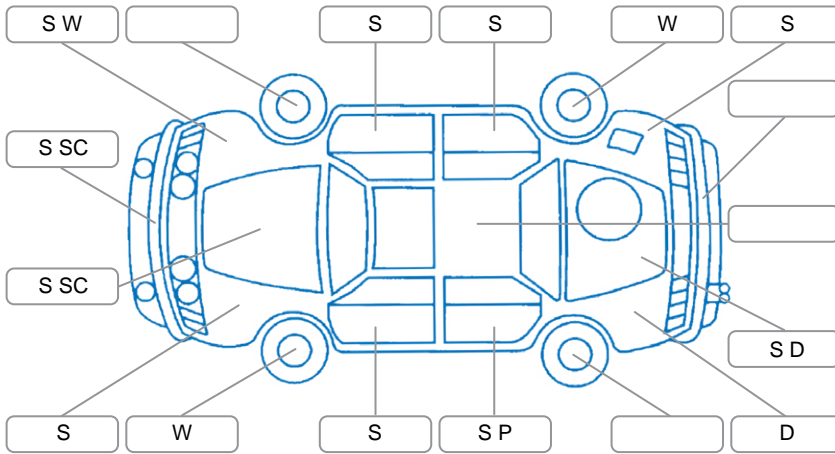

Report ID:	28,132,235	Version:	2
Created:	24 Apr 2026		

Make:	Honda	Model:	Accord
Body Style:	Sedan	Year:	2011
Rego No.:	GBK415	Rego Expiry:	10 Mar 2027
WoF Expiry:	08 May 2027	Odometer:	160,547 Kms
Good No.:	28132235	VIN:	JHMCU2640CC204743
Next Service:	170,000km	Service History:	No

**Key**  
 S = Scratch    R = Rust    C = Crack    \* = Decals    W = Significant scuffs  
 D = Dent    PT = Paint defect    P = Pin dent    SC = Stone Chips

Note: some defects and blemishes may not be displayed in the diagram