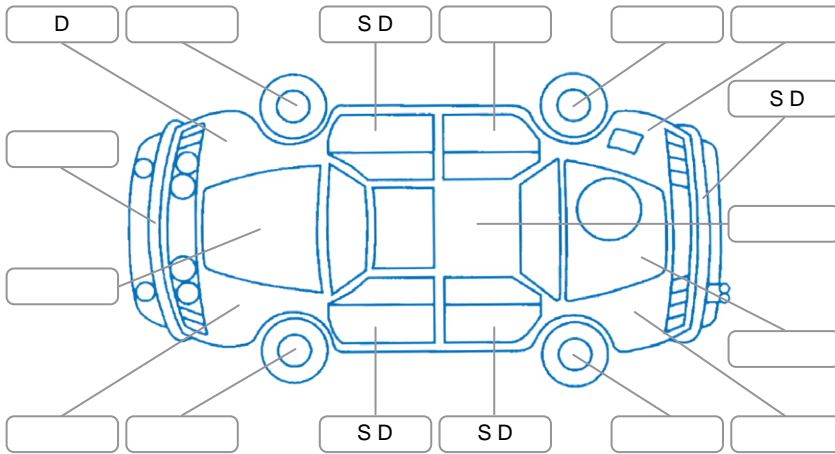

Key
 S = Scratch R = Rust C = Crack * = Decals W = Significant scuffs
 D = Dent PT = Paint defect P = Pin dent SC = Stone Chips

Note: some defects and blemishes may not be displayed in the diagram

Body Inspection Comments

Right rear tail light minor moisture - PASSED NEW VTNZ WOF

Conditions During Body Inspection Dry

Under Carriage and Under Bonnet Inspection Comments

Interior Comments

Seats:	Good
Carpets:	Good
Panels:	Good
Dashboard:	Good