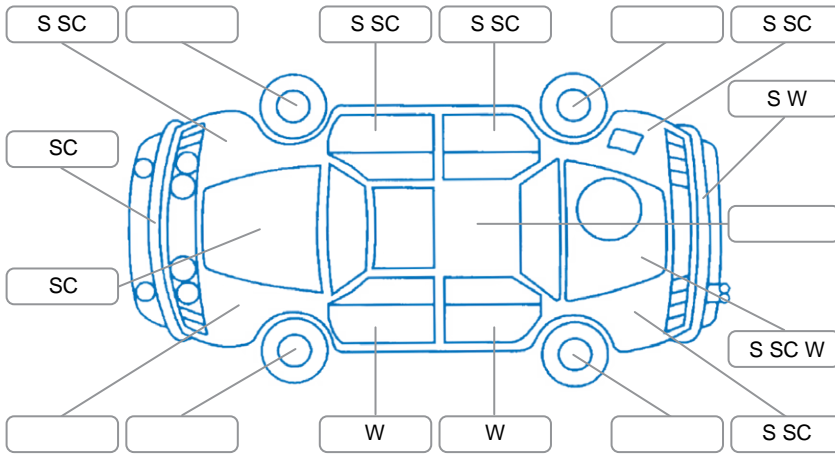

Report ID:	28,131,930	Version:	2
Created:	30 Apr 2026		

Make:	Holden	Model:	Colorado
Body Style:	Utility	Year:	2017
Rego No.:	MND521	Rego Expiry:	24 Aug 2026
WoF Expiry:	01 May 2027	Odometer:	180,715 Kms
Good No.:	28131930	VIN:	MMU148MK0JH601292
Next Service:	190,000 km	Service History:	Yes

Key

S = Scratch R = Rust C = Crack * = Decals W = Significant scuffs
 D = Dent PT = Paint defect P = Pin dent SC = Stone Chips

Note: some defects and blemishes may not be displayed in the diagram

Body Inspection Comments