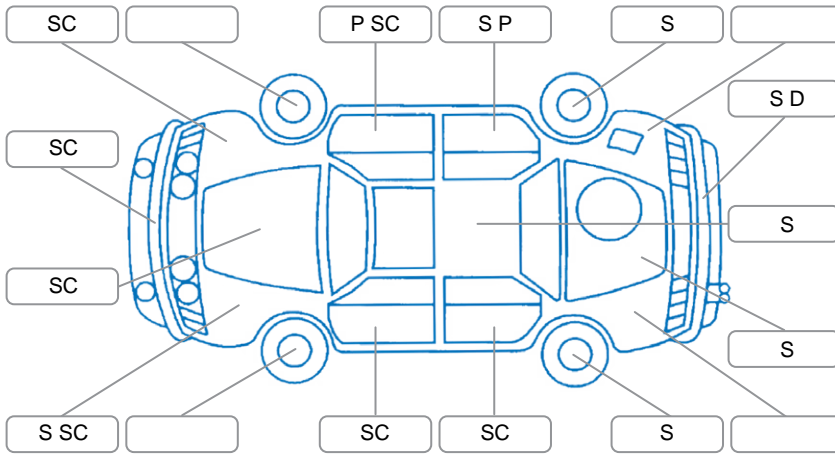

Report ID:	28,131,924	Version:	4
Created:	28 Apr 2026		

Make:	Suzuki	Model:	Baleno
Body Style:	Hatchback	Year:	2021
Rego No.:	NGL288	Rego Expiry:	10 Mar 2027
WoF Expiry:	14 Mar 2027	Odometer:	35,059 Kms
Good No.:	28131924	VIN:	MBHEWB42S00479250
Next Service:	45,000 Kms	Service History:	Yes

Key
 S = Scratch R = Rust C = Crack * = Decals W = Significant scuffs
 D = Dent PT = Paint defect P = Pin dent SC = Stone Chips

Note: some defects and blemishes may not be displayed in the diagram

Body Inspection Comments

LH side mirror scuffed.

Conditions During Body Inspection

Under Carriage and Under Bonnet Inspection Comments

Interior Comments

Seats:	Good
Carpets:	Good
Panels:	Good
Dashboard:	Good

General Comments

Road Conditions During Test Drive	Dry		
Engine Timing Mechanism	Timing Chain		
Evidence of Cam Belt Replacement	<input type="checkbox"/> Yes	<input type="checkbox"/> No	Kms
Inspected by:	Troy Smith		
Published by:	Shanna Bullion		
Inspection Date:	21 Apr 2026		