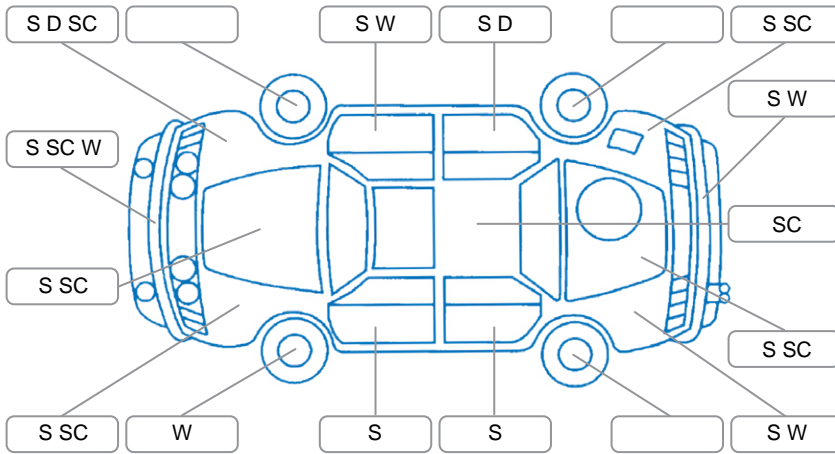

Report ID:	28,131,850	Version:	2
Created:	07 May 2026		

Make:	Honda	Model:	FIT
Body Style:	Hatchback	Year:	2007
Rego No.:	HKZ720	Rego Expiry:	03 Sep 2026
WoF Expiry:	23 Feb 2027	Odometer:	166,532 Kms
Good No.:	28131850	VIN:	7AT08G2YX14441454
Next Service:	175,000km	Service History:	No

Key
 S = Scratch R = Rust C = Crack * = Decals W = Significant scuffs
 D = Dent PT = Paint defect P = Pin dent SC = Stone Chips

Note: some defects and blemishes may not be displayed in the diagram

Body Inspection Comments