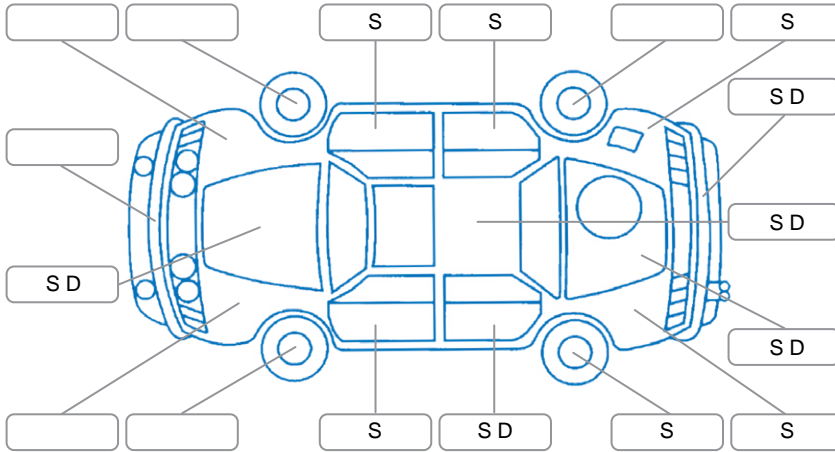

Report ID:	28,131,813	Version:	2
Created:	21 Apr 2026		

Make:	Nissan	Model:	NV350
Body Style:	Van	Year:	2017
Rego No.:	QBH99	Rego Expiry:	
WoF Expiry:	14 Aug 2025	Odometer:	143,886 Kms
Good No.:	28131813	VIN:	7AT0DH8RX23100832
Next Service:	143000	Service History:	No

Key

S = Scratch R = Rust C = Crack * = Decals W = Significant scuffs
 D = Dent PT = Paint defect P = Pin dent SC = Stone Chips

Note: some defects and blemishes may not be displayed in the diagram

Body Inspection Comments

Right taillight damage ,left wing mirror indicator crack ,

Conditions During Body Inspection

Under Carriage and Under Bonnet Inspection Comments

Underbody surface rust,steering rack leak,exhaust pipe rust