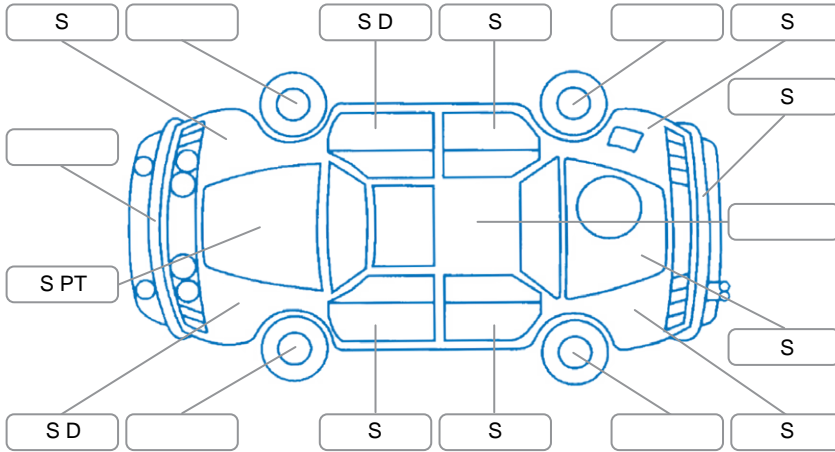

Report ID:	28,131,781	Version:	1
Created:	24 Apr 2026		

Make:	Mitsubishi	Model:	Galant
Body Style:	Sedan	Year:	2007
Rego No.:	PLA47	Rego Expiry:	25 May 2026
WoF Expiry:	11 Nov 2026	Odometer:	186,835 Kms
Good No.:	28131781	VIN:	7AT0CJ0JX15107706
Next Service:	0	Service History:	No

Key

S = Scratch R = Rust C = Crack * = Decals W = Significant scuffs
 D = Dent PT = Paint defect P = Pin dent SC = Stone Chips

Note: some defects and blemishes may not be displayed in the diagram

Body Inspection Comments

Trim missing off tailgate

Conditions During Body Inspection

Dry

Under Carriage and Under Bonnet Inspection Comments

2wd

Both inner cv boots split

Interior Comments

Seats: seat stained

Carpets: drivers foot well worn

Panels: Average

Dashboard: Average

General Comments

Road Conditions During Test Drive

Dry

Engine Timing Mechanism

Timing Chain