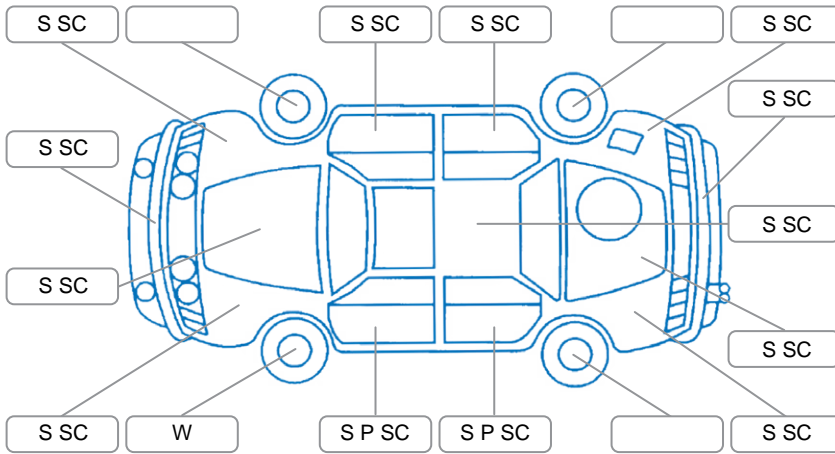

Report ID:	28,131,723	Version:	1
Created:	05 May 2026		

Make:	Suzuki	Model:	Ignis
Body Style:	SUV	Year:	2020
Rego No.:	MSA323	Rego Expiry:	17 Feb 2027
WoF Expiry:	14 May 2027	Odometer:	22,453 Kms
Good No.:	28131723	VIN:	JSAMFH11S00224898
Next Service:	32434	Service History:	No

Key

S = Scratch R = Rust C = Crack * = Decals W = Significant scuffs
 D = Dent PT = Paint defect P = Pin dent SC = Stone Chips

Note: some defects and blemishes may not be displayed in the diagram

Body Inspection Comments

Minor stonechips on windscreen

Conditions During Body Inspection

Dry

Under Carriage and Under Bonnet Inspection Comments

Front wheel drive

Interior Comments

Seats:	Good
Carpets:	Good
Panels:	Good
Dashboard:	Good