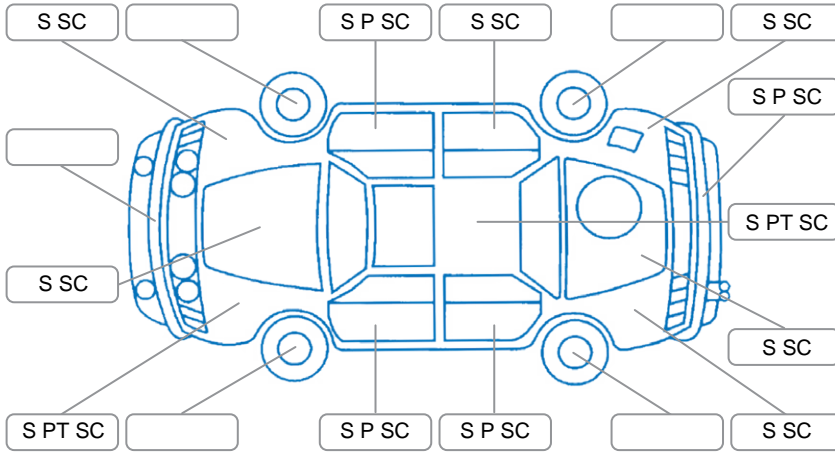

Report ID:	28,131,710	Version:	1
Created:	15 May 2026		

Make:	Nissan	Model:	Bluebird
Body Style:	Sedan	Year:	2009
Rego No.:	LPQ71	Rego Expiry:	16 Jul 2026
WoF Expiry:	26 May 2027	Odometer:	89,082 Kms
Good No.:	28131710	VIN:	7AT0DH1EX18100912
Next Service:	96500	Service History:	No

Key

S = Scratch R = Rust C = Crack * = Decals W = Significant scuffs
 D = Dent PT = Paint defect P = Pin dent SC = Stone Chips

Note: some defects and blemishes may not be displayed in the diagram

Body Inspection Comments

Minor stone chips on windscreen

Conditions During Body Inspection

Dry

Under Carriage and Under Bonnet Inspection Comments

Front wheel drive

Interior Comments

Seats: Good

Carpets: Good

Panels: Good

Dashboard: Good

General Comments

Road Conditions During Test Drive

Dry

Engine Timing Mechanism

Timing Chain

Evidence of Cam Belt Replacement