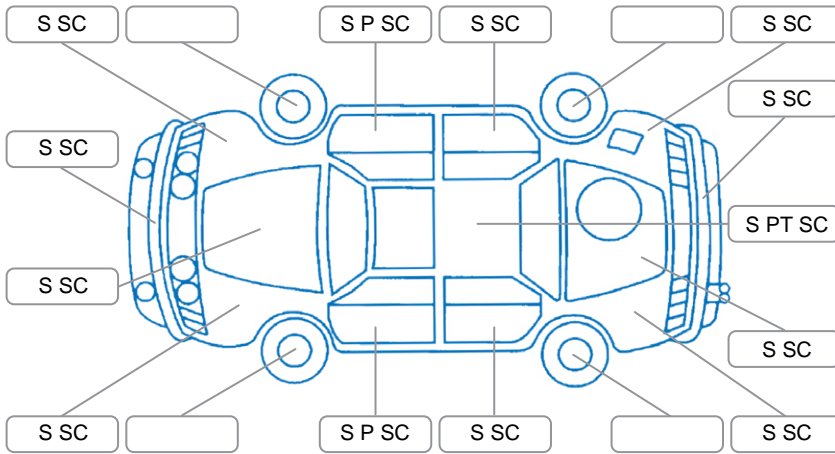

Report ID:	28,131,706	Version:	1
Created:	12 May 2026		

Make:	Skoda	Model:	Yeti
Body Style:	SUV	Year:	2015
Rego No.:	HZY998	Rego Expiry:	24 Mar 2027
WoF Expiry:	16 May 2027	Odometer:	121,484 Kms
Good No.:	28131706	VIN:	TMBKJ75L4F6044641
Next Service:	131490	Service History:	No

Key
 S = Scratch R = Rust C = Crack * = Decals W = Significant scuffs
 D = Dent PT = Paint defect P = Pin dent SC = Stone Chips

Note: some defects and blemishes may not be displayed in the diagram

Body Inspection Comments

Minor stonechips on windscreen

Conditions During Body Inspection

Dry

Under Carriage and Under Bonnet Inspection Comments

Front wheel drive

Interior Comments

Seats:	Good
Carpets:	Good
Panels:	Good
Dashboard:	Good