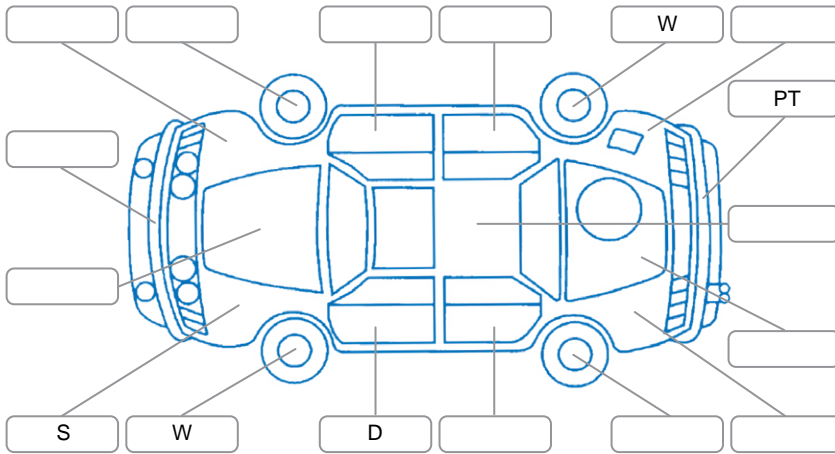

Report ID:	28,131,673	Version:	3
Created:	04 May 2026		

Make:	BMW	Model:	3 Series
Body Style:	Sedan	Year:	2017
Rego No.:	KTM505	Rego Expiry:	30 Jun 2026
WoF Expiry:	20 May 2026	Odometer:	98,106 Kms
Good No.:	28131673	VIN:	WBA8C56040NU84365
Next Service:	113,000 kms	Service History:	Yes

Key
 S = Scratch R = Rust C = Crack * = Decals W = Significant scuffs
 D = Dent PT = Paint defect P = Pin dent SC = Stone Chips

Note: some defects and blemishes may not be displayed in the diagram

Body Inspection Comments

Underneath plastic cover missing, right front door interior seal torn

Conditions During Body Inspection

Dry

Under Carriage and Under Bonnet Inspection Comments

Interior Comments

Seats:	Good
Carpets:	Good
Panels:	Good
Dashboard:	Good

General Comments

Windscreen stone chip cva, one remote key not working, one key blade missing,

Road Conditions During Test Drive

Dry

Engine Timing Mechanism

Timing Chain

Evidence of Cam Belt Replacement

Yes No