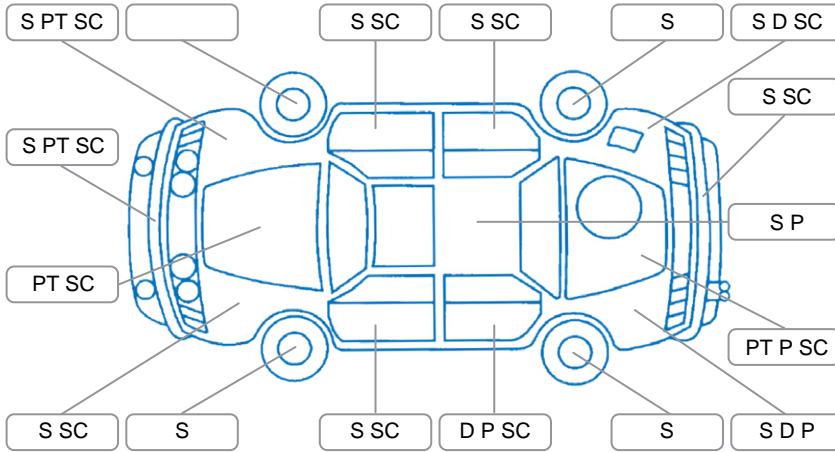

Report ID:	28,131,562	Version:	2
Created:	22 Apr 2026		

Make:	Honda	Model:	Civic
Body Style:	Sedan	Year:	2007
Rego No.:	HJN583	Rego Expiry:	15 Nov 2026
WoF Expiry:	08 May 2026	Odometer:	156,231 Kms
Good No.:	28131562	VIN:	JHMFD16807S213022
Next Service:	159,450 Kms	Service History:	No

**Key**  
 S = Scratch    R = Rust    C = Crack    \* = Decals    W = Significant scuffs  
 D = Dent    PT = Paint defect    P = Pin dent    SC = Stone Chips

Note: some defects and blemishes may not be displayed in the diagram

### Under Carriage and Under Bonnet Inspection Comments

Minor engine oil leak.  
 LF axle seal leaking.