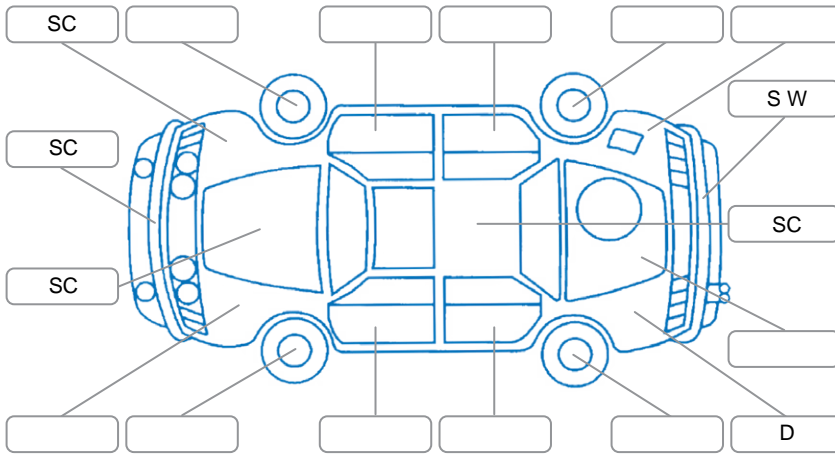

Key
 S = Scratch R = Rust C = Crack * = Decals W = Significant scuffs
 D = Dent PT = Paint defect P = Pin dent SC = Stone Chips

Note: some defects and blemishes may not be displayed in the diagram

Body Inspection Comments

Conditions During Body Inspection	Wet
-----------------------------------	-----

Under Carriage and Under Bonnet Inspection Comments

Interior Comments

Seats:	Good
Carpets:	Average
Panels:	small tear in cargo blind
Dashboard:	Good