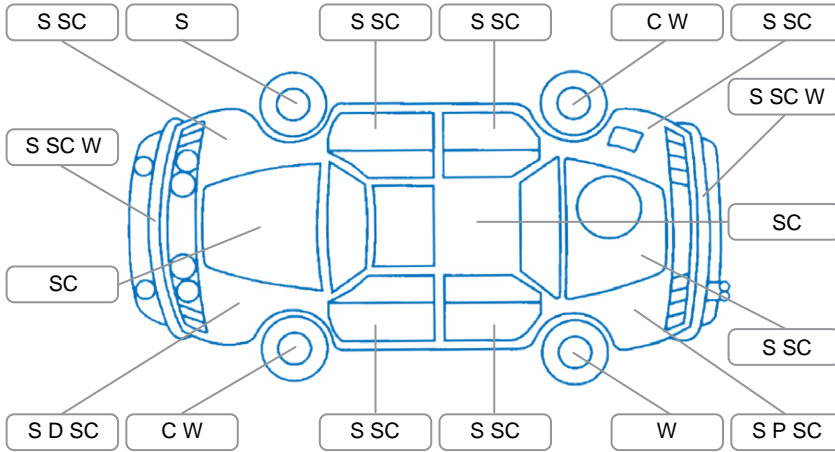

Report ID:	28,131,365	Version:	1
Created:	04 May 2026		

Make:	Mitsubishi	Model:	Colt
Body Style:	Hatchback	Year:	2003
Rego No.:	BQR910	Rego Expiry:	18 Aug 2026
WoF Expiry:	14 May 2027	Odometer:	163,227 Kms
Good No.:	28131365	VIN:	JMAXSZ27A3Z000237
Next Service:	173000	Service History:	No

Key

S = Scratch R = Rust C = Crack * = Decals W = Significant scuffs
 D = Dent PT = Paint defect P = Pin dent SC = Stone Chips

Note: some defects and blemishes may not be displayed in the diagram

Body Inspection Comments

Eject button on stereo is faulty.
 Missing Ariel

Conditions During Body Inspection Dry

Under Carriage and Under Bonnet Inspection Comments

Interior Comments

Seats:	burn hole drivers seat
Carpets:	Average
Panels:	Good
Dashboard:	Good