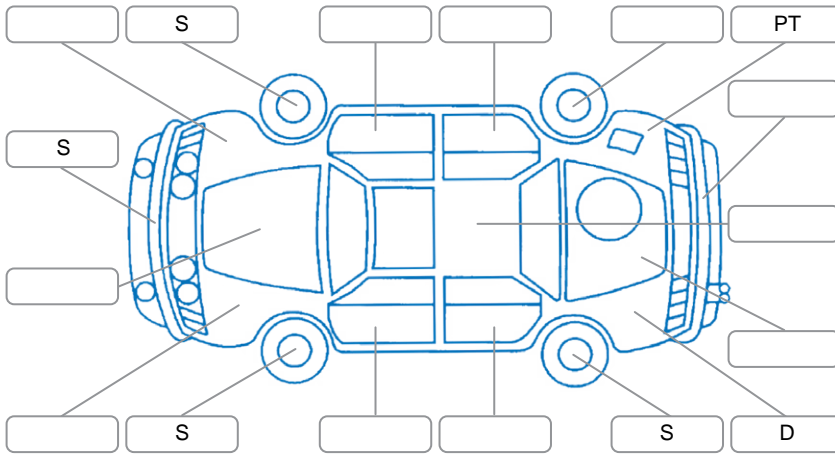

Report ID:	28,131,349	Version:	2
Created:	11 May 2026		

Make:	Nissan	Model:	Fuga
Body Style:	Sedan	Year:	2013
Rego No.:	QZC459	Rego Expiry:	04 Nov 2026
WoF Expiry:	18 May 2027	Odometer:	103,752 Kms
Good No.:	28131349	VIN:	7AT0DH8GX24201730
Next Service:	113690 kms	Service History:	No

**Key**  
 S = Scratch    R = Rust    C = Crack    \* = Decals    W = Significant scuffs  
 D = Dent    PT = Paint defect    P = Pin dent    SC = Stone Chips

Note: some defects and blemishes may not be displayed in the diagram