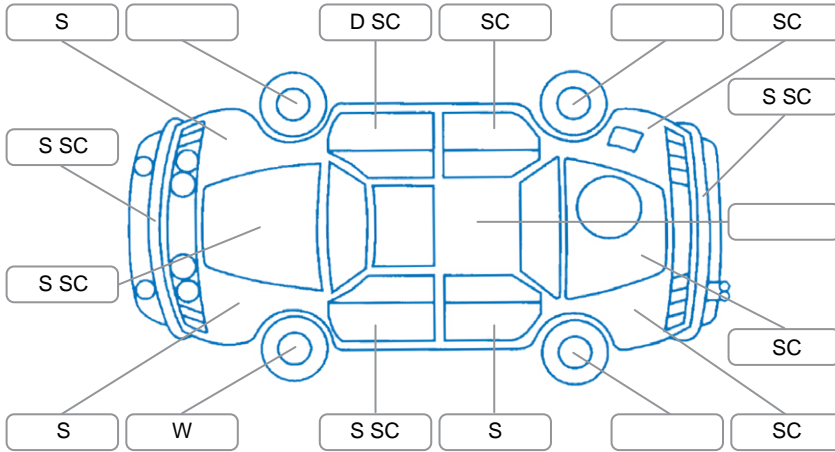

Report ID:	28,131,267	Version:	2
Created:	30 Apr 2026		

Make:	Suzuki	Model:	Vitara
Body Style:	SUV	Year:	2019
Rego No.:	MPC872	Rego Expiry:	27 Jun 2026
WoF Expiry:	04 Dec 2026	Odometer:	72,767 Kms
Good No.:	28131267	VIN:	TSMLYDA1S00755444
Next Service:	20/11/26 or 82000km	Service History:	Yes

Key

S = Scratch R = Rust C = Crack * = Decals W = Significant scuffs
 D = Dent PT = Paint defect P = Pin dent SC = Stone Chips

Note: some defects and blemishes may not be displayed in the diagram

Body Inspection Comments

Stone chips in windscreen.

Conditions During Body Inspection

Dry

Under Carriage and Under Bonnet Inspection Comments

minor underbody surface rust

Interior Comments

Seats:	Average
Carpets:	Average
Panels:	Average
Dashboard:	Average