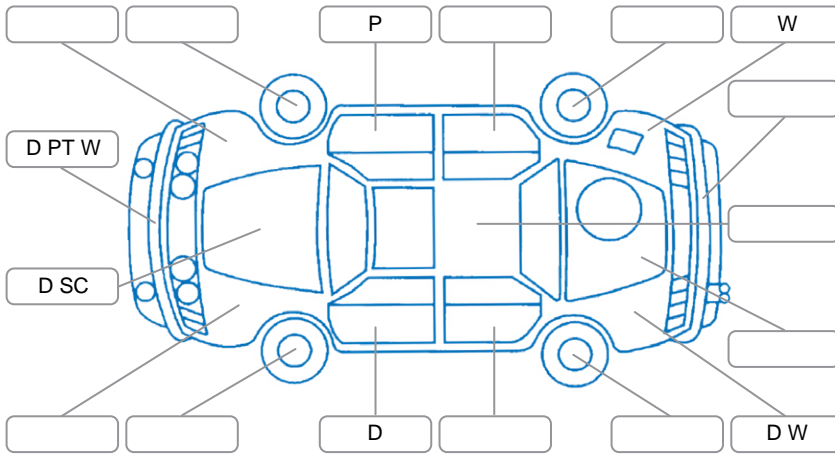

Key
 S = Scratch R = Rust C = Crack * = Decals W = Significant scuffs
 D = Dent PT = Paint defect P = Pin dent SC = Stone Chips

Note: some defects and blemishes may not be displayed in the diagram

Body Inspection Comments

- Rear right indicator crack
- Left sill pin dent
- Right sill dent
- Passenger door plastic panel broken

Conditions During Body Inspection Dry

Under Carriage and Under Bonnet Inspection Comments

Subframe surface rust