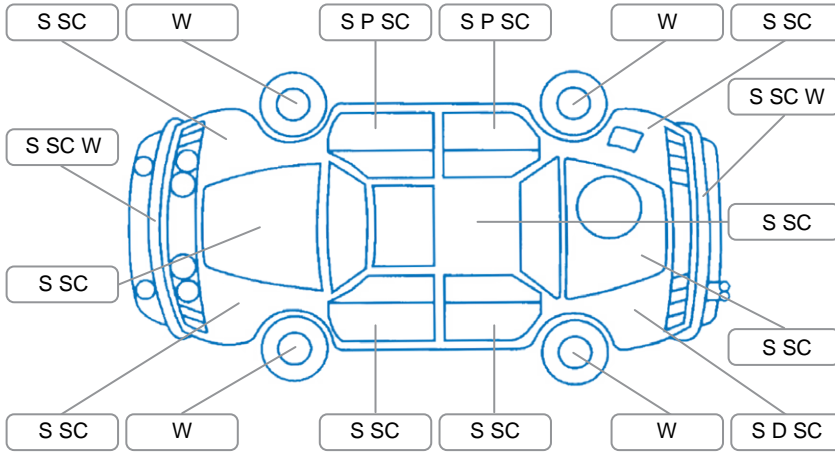

Report ID:	28,131,171	Version:	1
Created:	24 Apr 2026		

Make:	Honda	Model:	Accord
Body Style:	Sedan	Year:	1998
Rego No.:	YZ1146	Rego Expiry:	31 Aug 2026
WoF Expiry:	25 Aug 2026	Odometer:	325,326 Kms
Good No.:	28131171	VIN:	7A3CG1640WNVG0050
Next Service:	330885	Service History:	No

**Key**

S = Scratch    R = Rust    C = Crack    \* = Decals    W = Significant scuffs  
 D = Dent    PT = Paint defect    P = Pin dent    SC = Stone Chips

Note: some defects and blemishes may not be displayed in the diagram

**Body Inspection Comments**

Stone chips front wind screen

Conditions During Body Inspection

Wet

**Under Carriage and Under Bonnet Inspection Comments**

**Interior Comments**

Seats:	Average
Carpets:	Average
Panels:	Good
Dashboard:	Good