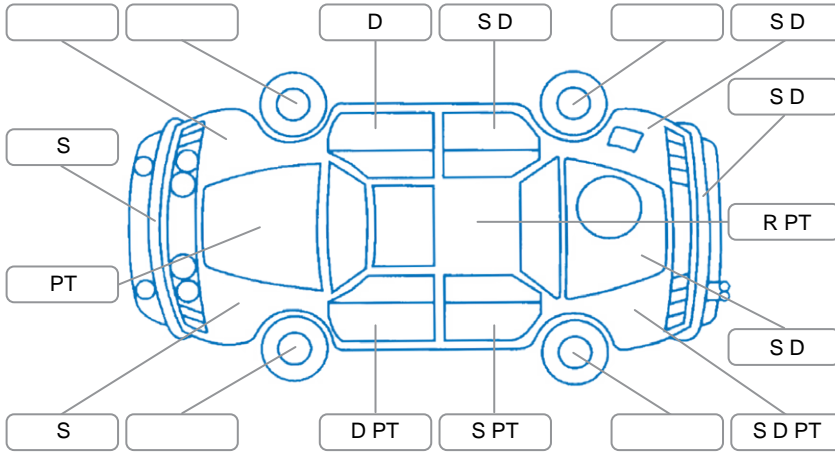

### Key

S = Scratch    R = Rust    C = Crack    \* = Decals    W = Significant scuffs  
 D = Dent    PT = Paint defect    P = Pin dent    SC = Stone Chips

Note: some defects and blemishes may not be displayed in the diagram

### Body Inspection Comments

Both rear body seal torn, note: both tail light start cracked, canopy paint defect, passenger seat twisted, under the bonnet rust, underbody rust bad.

Conditions During Body Inspection: Dry