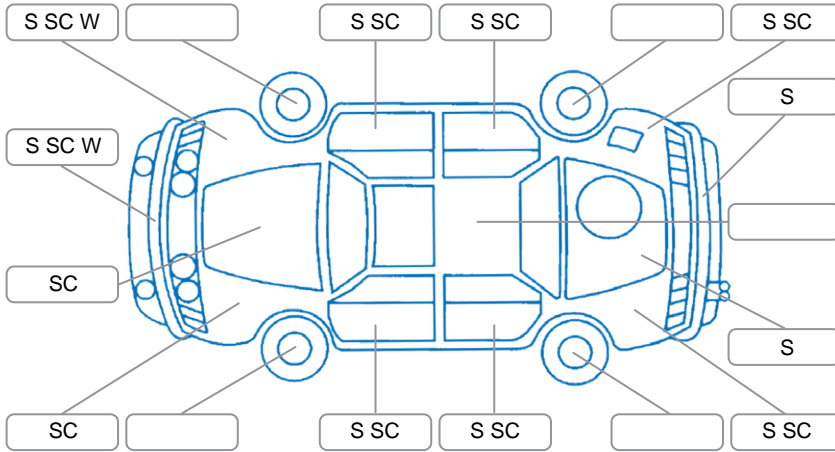

Report ID:	28,130,923	Version:	3
Created:	30 Apr 2026		

Make:	Nissan	Model:	Juke
Body Style:	Hatchback	Year:	2010
Rego No.:	RTC508	Rego Expiry:	19 Jan 2027
WoF Expiry:	22 Aug 2026	Odometer:	185,347 Kms
Good No.:	28130923	VIN:	7AT0DH8HX18005539
Next Service:	193,688	Service History:	Yes

Key

S = Scratch R = Rust C = Crack * = Decals W = Significant scuffs
 D = Dent PT = Paint defect P = Pin dent SC = Stone Chips

Note: some defects and blemishes may not be displayed in the diagram

Body Inspection Comments