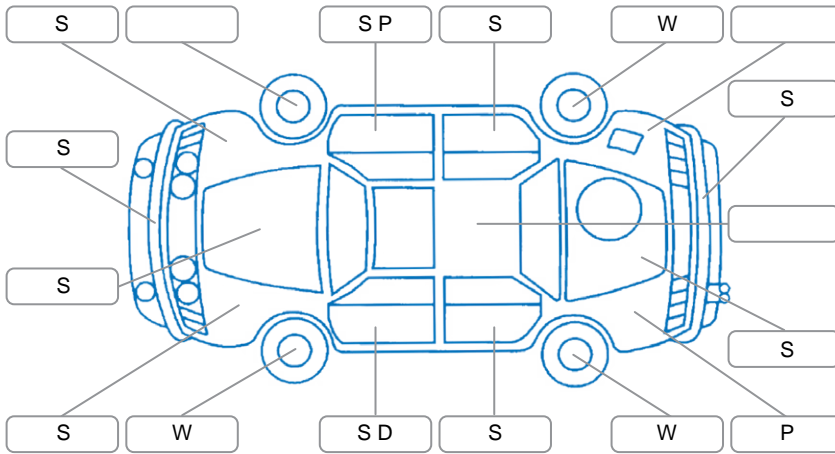

Report ID:	28,130,910	Version:	2
Created:	30 Apr 2026		

Make:	Nissan	Model:	Qashqai
Body Style:	SUV	Year:	2019
Rego No.:	MEE629	Rego Expiry:	26 May 2026
WoF Expiry:	21 Apr 2027	Odometer:	112,453 Kms
Good No.:	28130910	VIN:	SJNFBAJ11A2506997
Next Service:	122,000 kms	Service History:	Yes

Key
 S = Scratch R = Rust C = Crack * = Decals W = Significant scuffs
 D = Dent PT = Paint defect P = Pin dent SC = Stone Chips

Note: some defects and blemishes may not be displayed in the diagram

Body Inspection Comments