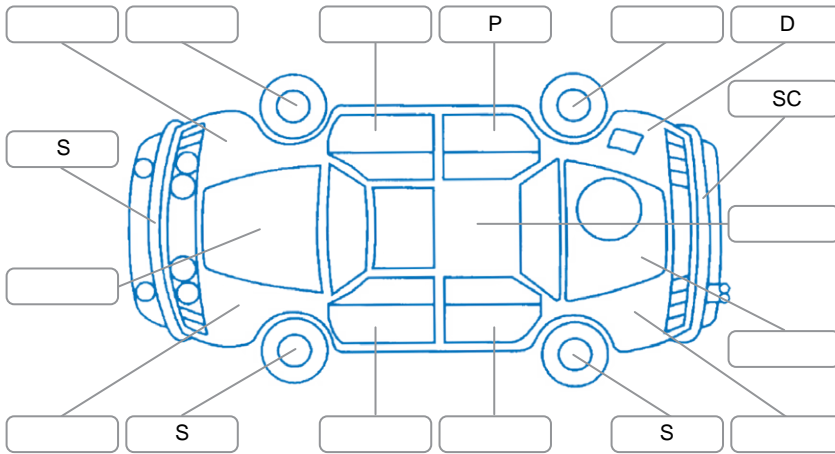

Report ID:	28,130,849	Version:	2
Created:	24 Apr 2026		

Make:	Nissan	Model:	Micra
Body Style:	Hatchback	Year:	2015
Rego No.:	JFZ457	Rego Expiry:	30 Jan 2027
WoF Expiry:	21 Feb 2027	Odometer:	85,292 Kms
Good No.:	28130849	VIN:	MDHFBUK13A0500078
Next Service:	95,293 Kms	Service History:	No

Key

S = Scratch R = Rust C = Crack * = Decals W = Significant scuffs
 D = Dent PT = Paint defect P = Pin dent SC = Stone Chips

Note: some defects and blemishes may not be displayed in the diagram

Body Inspection Comments

Conditions During Body Inspection: Dry Wet

Under Carriage and Under Bonnet Inspection Comments

Interior Comments

Seats:	Good
Carpets:	Good
Panels:	Good
Dashboard:	Good

General Comments

Road Conditions During Test Drive	Dry	
Engine Timing Mechanism	Timing Chain	
Evidence of Cam Belt Replacement	<input type="checkbox"/> Yes <input type="checkbox"/> No	Kms
Inspected by:	LukaAjitvan Woerden	
Published by:	Harry Dodds	
Inspection Date:	22 Apr 2026	