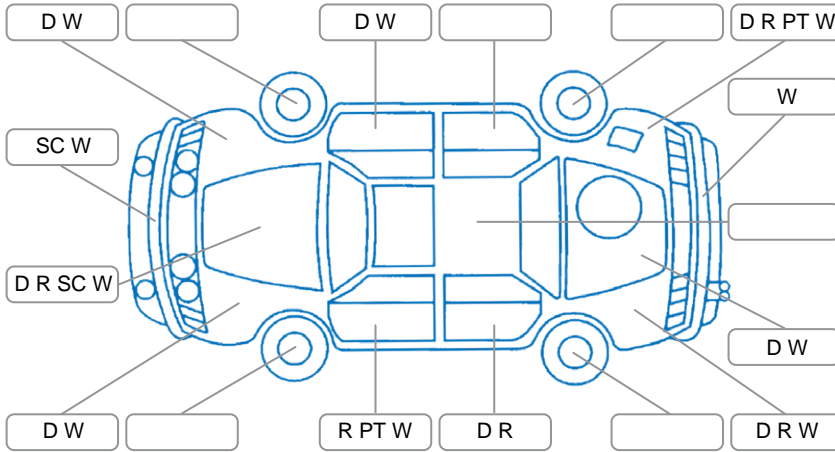

Report ID:	28,130,779	Version:	1
Created:	21 Apr 2026		

Make:	Mercedes-Benz	Model:	Sprinter
Body Style:	Van	Year:	2006
Rego No.:	DMN565	Rego Expiry:	30 Jun 2026
WoF Expiry:	15 Apr 2027	Odometer:	137,359 Kms
Good No.:	28130779	VIN:	WDF9036622A924473
Next Service:	Unreadable	Service History:	Yes

Key

S = Scratch R = Rust C = Crack * = Decals W = Significant scuffs
 D = Dent PT = Paint defect P = Pin dent SC = Stone Chips

Note: some defects and blemishes may not be displayed in the diagram

Body Inspection Comments

- Front left quarter panel misaligned
- Both sills rust
- Left sill dent
- Left wing mirror housing cracked

Conditions During Body Inspection Dry

Under Carriage and Under Bonnet Inspection Comments

- Oil seepage
- Subframe rust