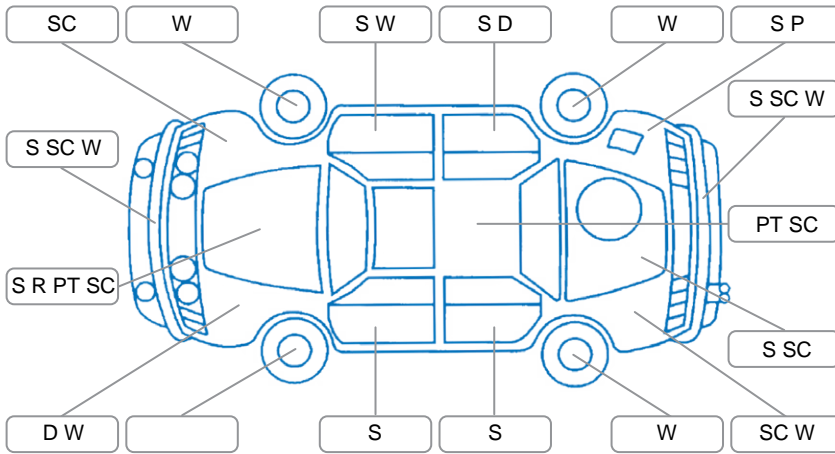

Report ID:	28,130,751	Version:	1
Created:	22 Apr 2026		

Make:	Toyota	Model:	Corolla
Body Style:	Wagon	Year:	1998
Rego No.:	ETD897	Rego Expiry:	17 May 2026
WoF Expiry:	14 Oct 2026	Odometer:	185,914 Kms
Good No.:	28130751	VIN:	7A8H6070708088320
Next Service:	191,400km	Service History:	No

Key

S = Scratch R = Rust C = Crack * = Decals W = Significant scuffs
 D = Dent PT = Paint defect P = Pin dent SC = Stone Chips

Note: some defects and blemishes may not be displayed in the diagram

Body Inspection Comments

Windscreen stone chips
 Boot sill surface rust

Conditions During Body Inspection

Dry

Under Carriage and Under Bonnet Inspection Comments

Underbody surface rust
 Engine oil seep
 Front wheel drive

Interior Comments