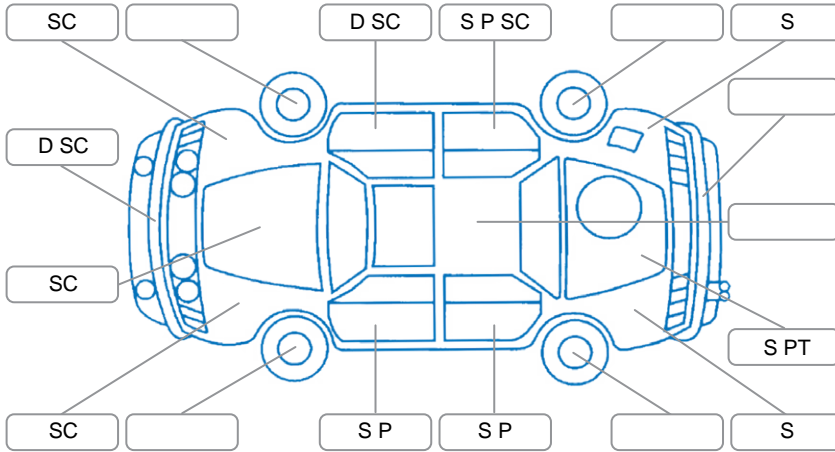

Make:	Isuzu	Model:	D-MAX
Body Style:	Utility	Year:	2017
Rego No.:	KQL249	Rego Expiry:	30 Aug 2026
WoF Expiry:	12 Aug 2026	Odometer:	220,221 Kms
Good No.:	28130672	VIN:	MPATFS85JGT007663
Next Service:	22/1/27 or 227000km	Service History:	No

Key

S = Scratch R = Rust C = Crack * = Decals W = Significant scuffs
 D = Dent PT = Paint defect P = Pin dent SC = Stone Chips

Note: some defects and blemishes may not be displayed in the diagram

Body Inspection Comments

- Stone chips in windscreen.
- Missing RH rear wheel centre cap.
- Hole in LH front bumper.

Conditions During Body Inspection: Dry

Under Carriage and Under Bonnet Inspection Comments

Interior Comments

Seats:	Average
Carpets:	Average
Panels:	Average
Dashboard:	Average