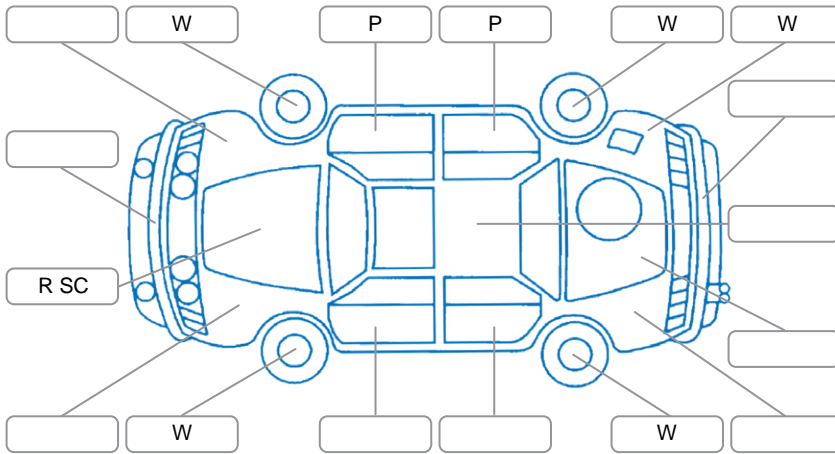

Make:	Hyundai	Model:	Kona
Body Style:	SUV	Year:	2022
Rego No.:	PLD16	Rego Expiry:	23 Aug 2026
WoF Expiry:	12 May 2027	Odometer:	118,972 Kms
Good No.:	28130640	VIN:	KMHK381EVNU098771
Next Service:	133,000Kms	Service History:	Yes

**Key**  
 S = Scratch    R = Rust    C = Crack    \* = Decals    W = Significant scuffs  
 D = Dent    PT = Paint defect    P = Pin dent    SC = Stone Chips

Note: some defects and blemishes may not be displayed in the diagram