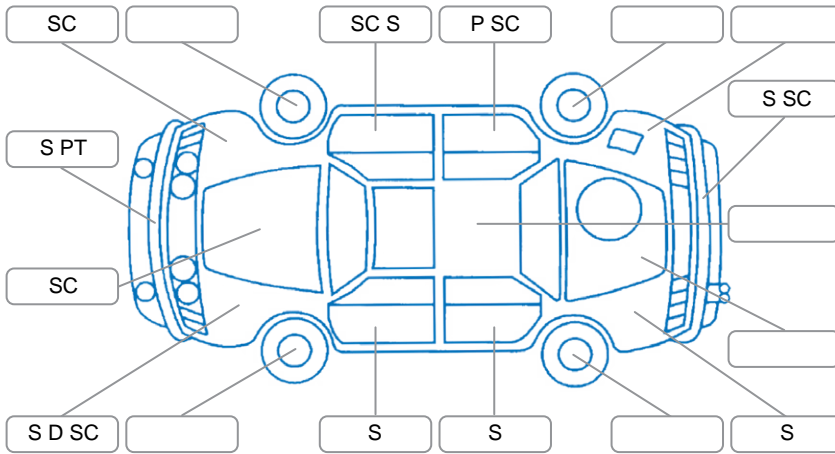

Key

S = Scratch R = Rust C = Crack * = Decals W = Significant scuffs
 D = Dent PT = Paint defect P = Pin dent SC = Stone Chips

Note: some defects and blemishes may not be displayed in the diagram

Body Inspection Comments

Conditions During Body Inspection: Dry

Under Carriage and Under Bonnet Inspection Comments

Interior Comments

Seats:	Good
Carpets:	Average
Panels:	Left visor mirror cover broken off.
Dashboard:	Average

General Comments

Left wing mirror not adjusting properly

Road Conditions During Test Drive	Dry	
Engine Timing Mechanism	Timing Chain	
Evidence of Cam Belt Replacement	<input type="checkbox"/> Yes <input type="checkbox"/> No	Kms
Inspected by:	Daryll Timms	
Published by:	Leon Sun	
Inspection Date:	20 Apr 2026	